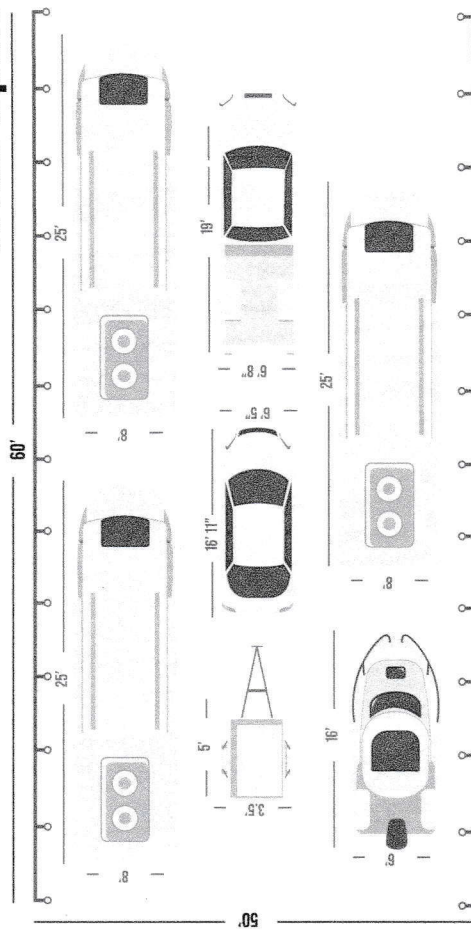

GARAGES

1 Full Size Truck, 1 Tractor

Wide-Span

3 Rvs, 1 Mid Size Sedan, 1 Full Size Truck, 1 Boat, 1 Utility Trailer, 1 Tractor

What Fits?

It is recommended that the customer measures their vehicle(s) to ensure that there is enough space to fit. Note: Remember to leave space to open doors in between the vehicle and the garage and in between other vehicles placed in the storage.

Enough space for:

- 12' Wide: 1 car, truck, SUV
- 18' Wide: 2 Compact Cars
- 20' Wide: 2 Mid Size Cars
- 22' Wide: 2 Full Size Cars
- 24' Wide: 2 Full Size Cars, Trucks, SUVs
- 26' Wide: 3 Mid Size Cars
- 28' Wide: 3 Mid Size Cars
- 30' Wide: 3 Mid Size Cars, Trucks, or SUVs

CARPORTS

1 Mid Size Sedan

RV COVERS

1 RV, 1 Mid Size Sedan, and 1 Small Utility Trailer

UTILITY CARPORTS

1 Boat

1 Mid Size Sedan, 1 Small Boat

1 RV

1 Tractor, 1 Mid Size Sedan