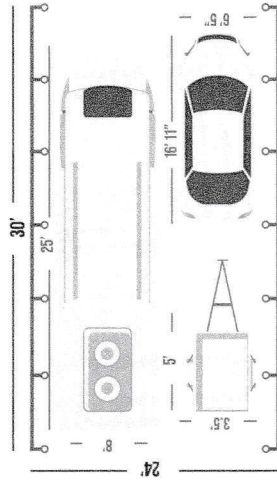

GARAGES

1 Full Size Truck, 1 Tractor

Wide-Span

3 Rvs, 1 Mid Size Sedan, 1 Full Size Truck, 1 Boat, 1 Utility Trailer, 1 Tractor

What Fits?

It is recommended that the customer measures their vehicle(s) to ensure that there is enough space to fit. Note: Remember to leave space to open doors in between the vehicle and the garage and in between other vehicles placed in the storage.

Enough space for:

- 12' Wide: 1 car, truck, SUV
- 18' Wide: 2 Compact Cars
- 20' Wide: 2 Mid Size Cars
- 22' Wide: 2 Full Size Cars
- 24' Wide: 2 Full Size Cars, Trucks, SUVs
- 26' Wide: 3 Mid Size Cars
- 28' Wide: 3 Mid Size Cars
- 30' Wide: 3 Mid Size Cars, Trucks, or SUVs

CARPORTS

1 Mid Size Sedan

RV COVERS

1 RV, 1 Mid Size Sedan, and 1 Small Utility Trailer

UTILITY CARPORTS

1 Boat

1 Mid Size Sedan, 1 Small Boat

1 RV