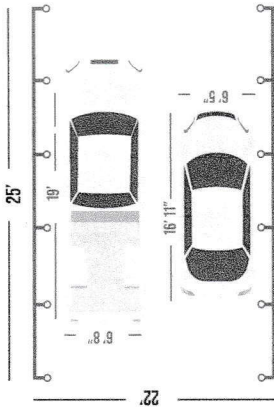

GARAGES

1 Full Size Truck, 1 Tractor

Wide-Span

3 Rvs, 1 Mid Size Sedan, 1 Full Size Truck, 1 Boat, 1 Utility Trailer, 1 Tractor

What Fits?

It is recommended that the customer measures their vehicle(s) to ensure that there is enough space to fit. Note: Remember to leave space to open doors in between the vehicle and the garage and in between other vehicles placed in the storage.

Enough space for:

- 12' Wide: 1 car, truck, SUV
- 18' Wide: 2 Compact Cars
- 20' Wide: 2 Mid Size Cars
- 22' Wide: 2 Full Size Cars
- 24' Wide: 2 Full Size Cars, Trucks, SUVs
- 26' Wide: 3 Mid Size Cars
- 28' Wide: 3 Mid Size Cars
- 30' Wide: 3 Mid Size Cars, Trucks, or SUVs

CARPORTS

1 Mid Size Sedan

RV COVERS

1 RV, 1 Mid Size Sedan, and 1 Small Utility Trailer

UTILITY CARPORTS

1 Boat

1 Mid Size Sedan, 1 Small Boat

1 RV

1 Tractor, 1 Mid Size Sedan